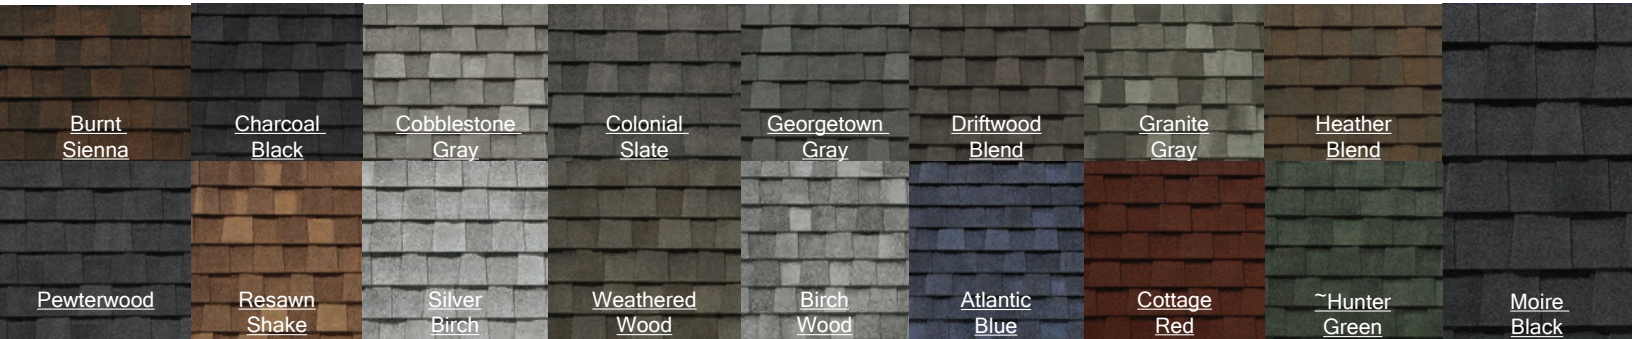

## Landmark® Pro

The Landmark® shingle now in Max Def colors with optimal performance.

- 13 1/4" X 38 3/4"
- 3 bundles/square
- Use Shadow Ridge® hip and ridge

## Also Stocking Accessories!

Starter Shingles · DiamondDeck® Synthetic Underlayment · RoofRunner™ Synthetic Underlayment · Rolled Ridge Vent · Rigid Ridge Vent · Winterguard® Underlayments · Starwrap Underlayments · Python™ Rolled Ridge Vent

Stock Color | \*Special Order Color | ~Suspended Color  
**Colors throughout this brochure are simulated. Consult product samples before final selection.**

## Landmark®

Dual-layered, designer roofing shingles offered in the widest array of colors in the industry.

- 13 1/4" X 38 3/4"
- 3 bundles/square
- Use Shadow Ridge® hip and ridge