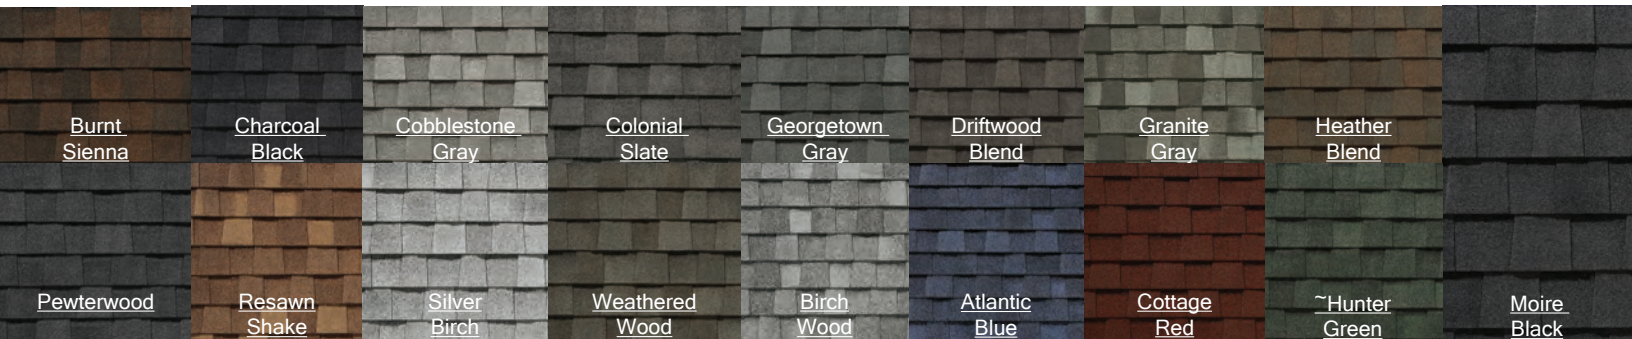

## Landmark®

Dual-layered, designer roofing shingles offered in the widest array of colors in the industry.

- 13 1/4" X 38 3/4"
- 3 bundles/square
- Use Shadow Ridge® hip and ridge

## Landmark® Pro

The Landmark® shingle now in Max Def colors with optimal performance.

- 13 1/4" X 38 3/4"
- 3 bundles/square
- Use Shadow Ridge® hip and ridge

Stock Color | \*Special Order Color | ~Suspended Color  
**Colors throughout this brochure are simulated. Consult product samples before final selection.**