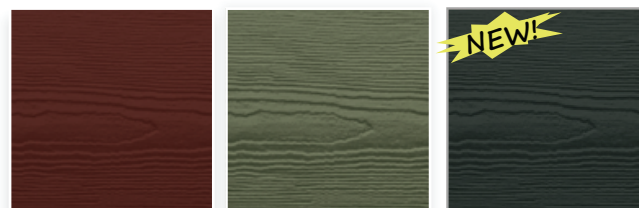

HardiePlank
smooth & cedarmill

HardiePanel™
4' x 10'

HardieShingle™
5" & 7" exposure

Plank, Panel, Shingle and Battens Color Offering

ARCTIC WHITE COBBLE STONE NAVAJO BEIGE KHAKI BROWN

MONTEREY TAUPE TIMBER BARK LIGHT MIST PEARL GRAY

GRAY SLATE BOOTHBAY BLUE EVENING BLUE AGED PEWTER

NIGHT GRAY IRON GRAY DEEP OCEAN RICH ESPRESSO

COUNTRYLANE RED MOUNTAIN SAGE MIDNIGHT BLACK

Trim Color Offering

ARCTIC WHITE COBBLE STONE TIMBER BARK IRON GRAY MIDNIGHT BLACK