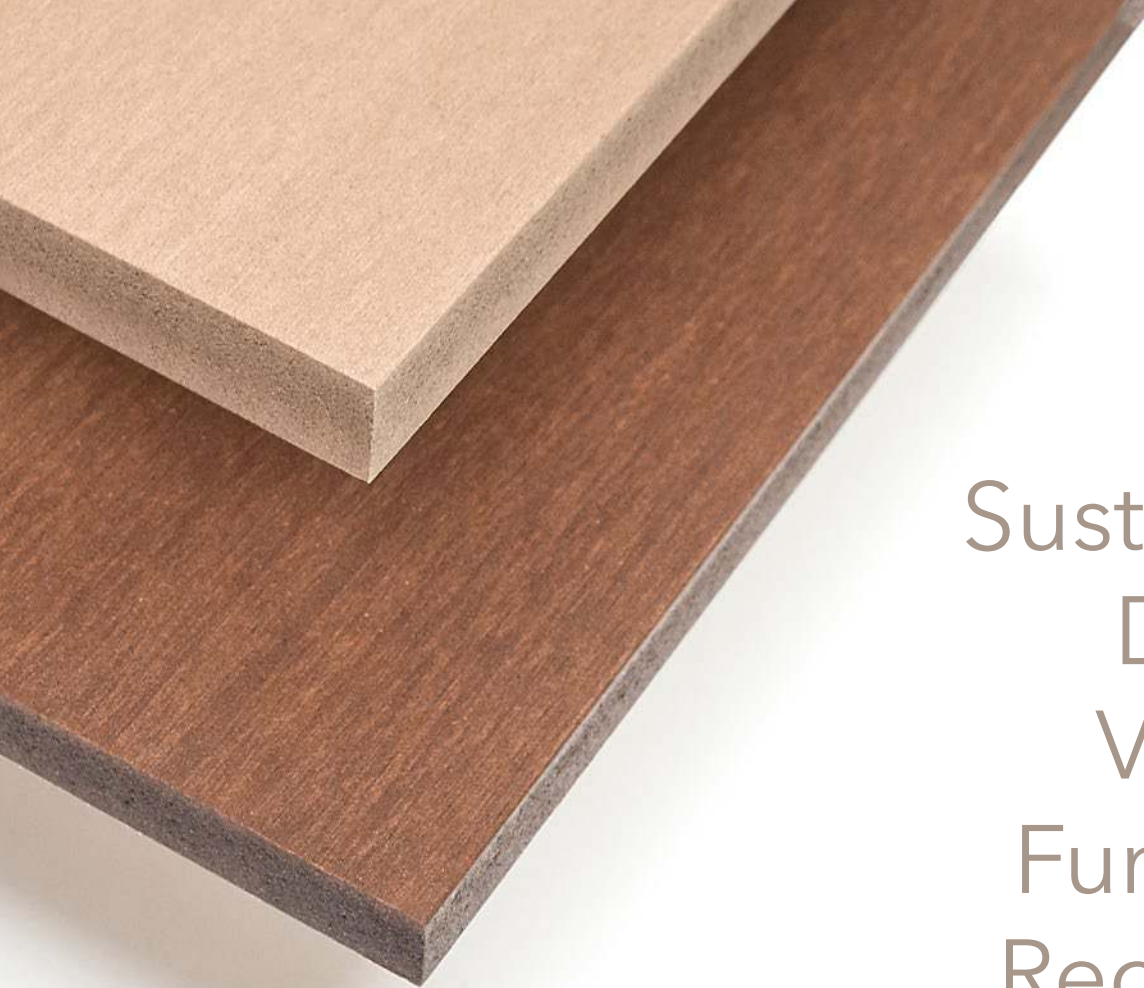

Sustainable
Durable
Versatile
Functional
Recyclable
Beautiful
Phenomenal

THIS IS ACRE.
An entirely new way to
build. From Modern Mill.

MODERN•MILL

---

www.modern-mill.com
601-869-5050